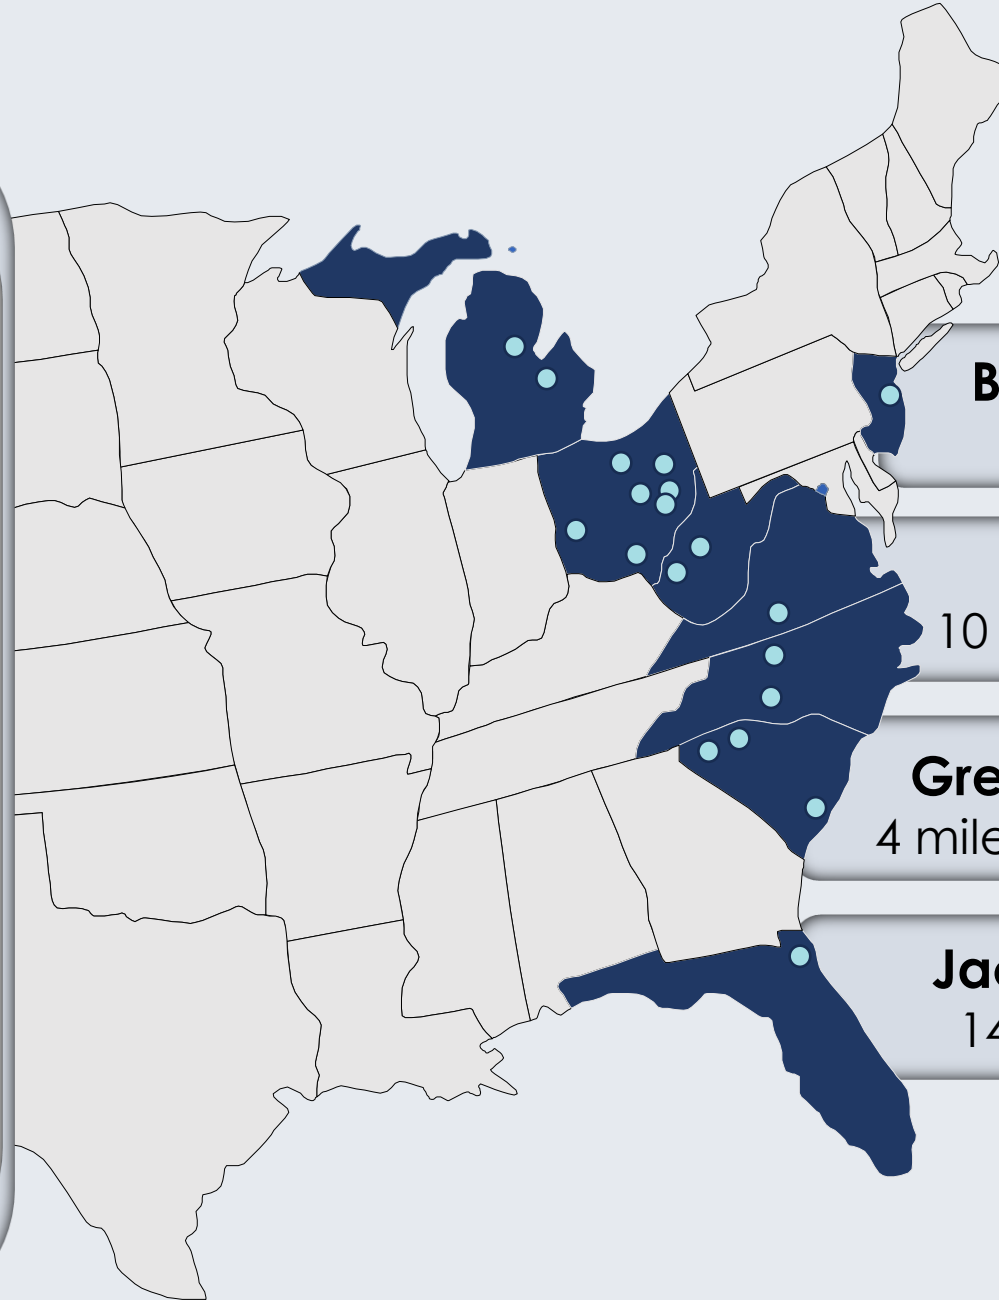

# TDI Locations

Total Distribution, Inc.

## Rail Facilities

- Barberton, OH
- Jacksonville, FL
- Massillon, OH
- Saginaw, MI
- Columbus, OH
- Charlotte, NC
- Akron, OH
- Simpsonville, SC
- Salem, VA
- Kenova, WV

### Greer, South Carolina

4 miles → Greer Inland Port

### Jacksonville, Florida

14 miles → JAX Ports