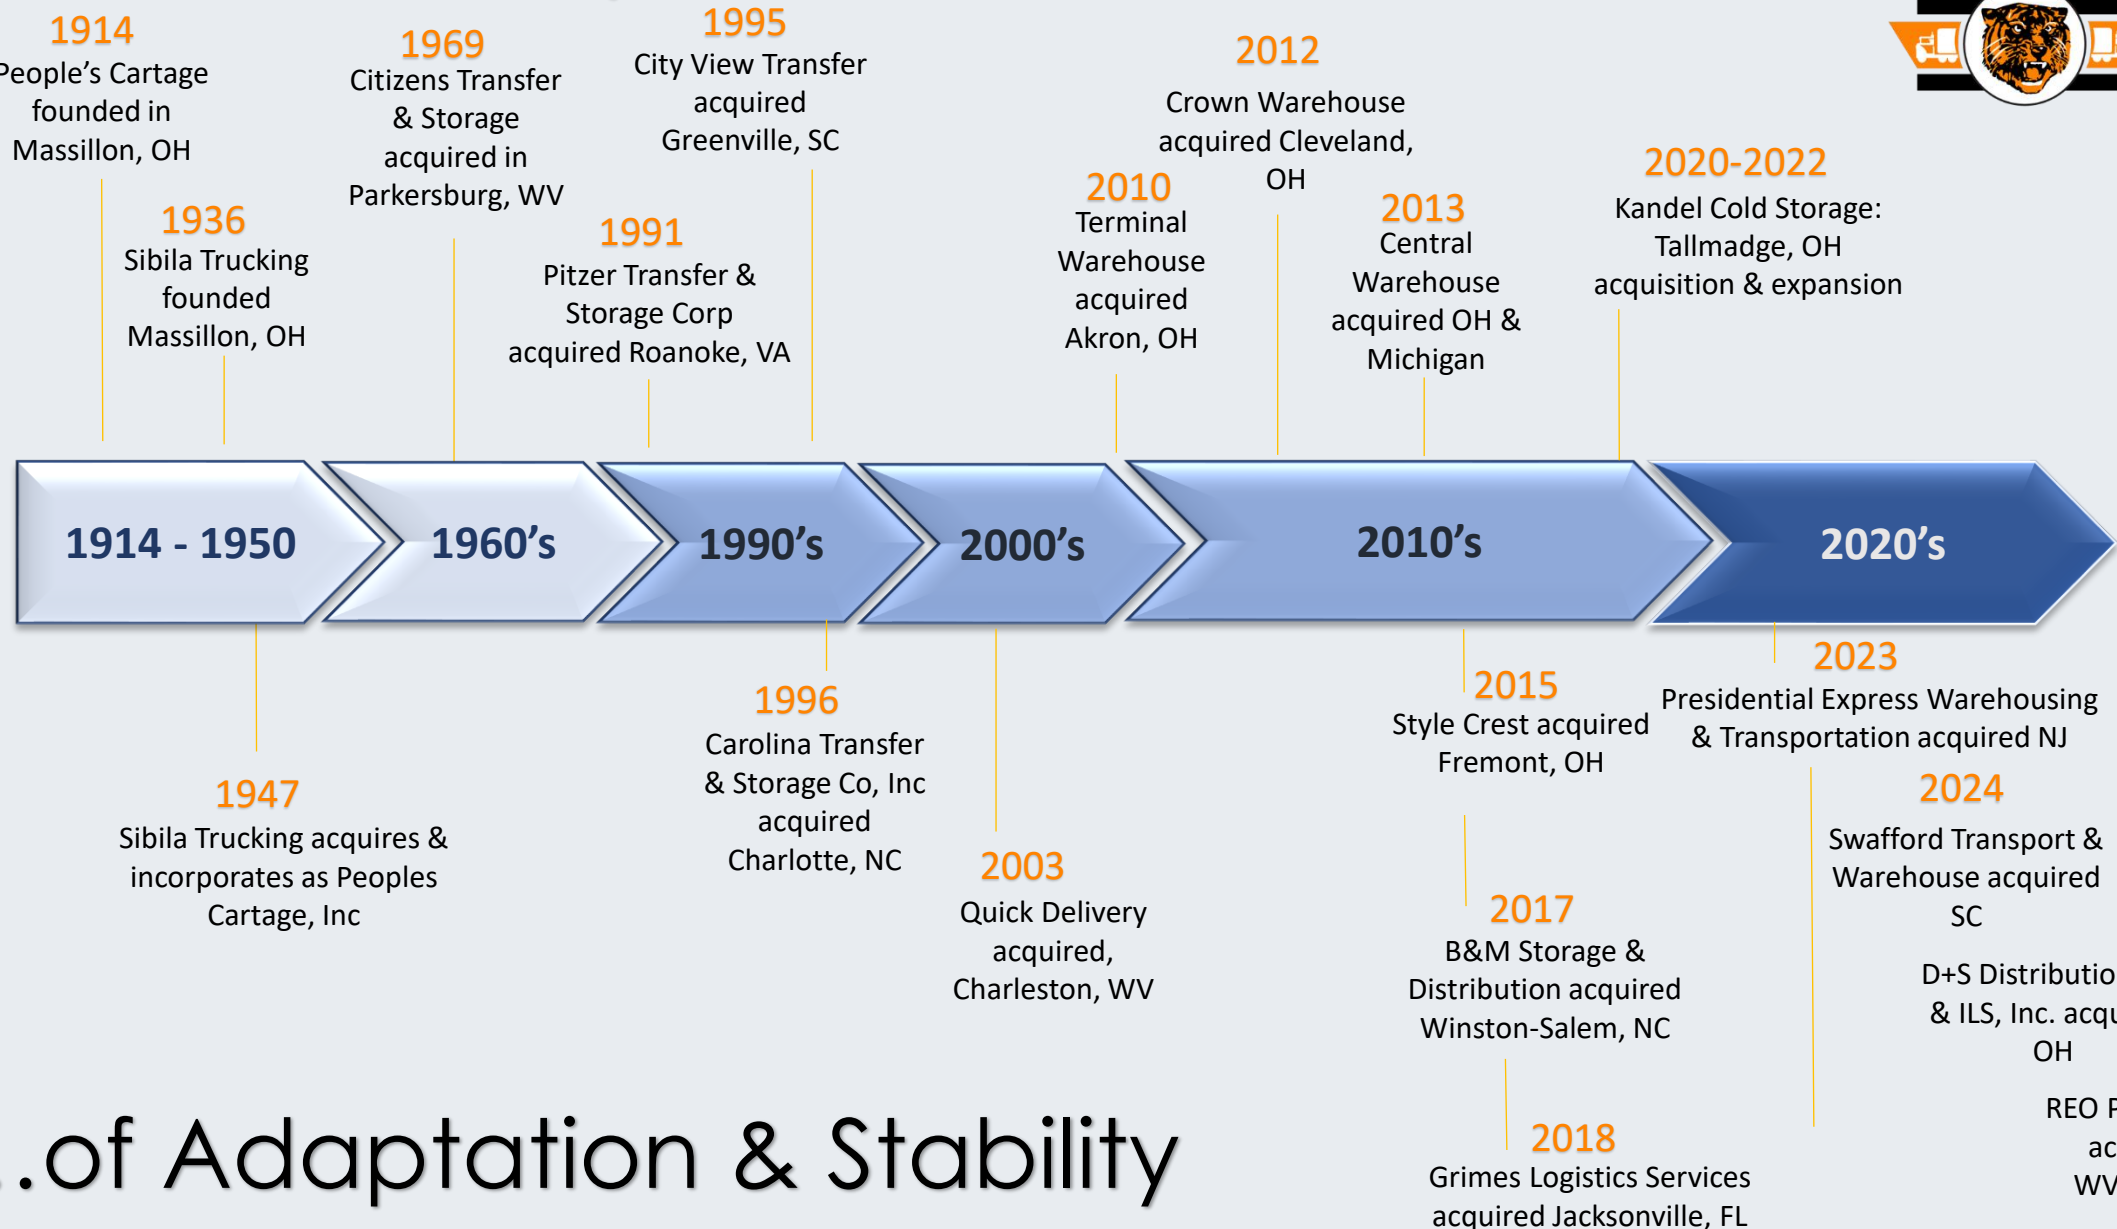

# Total Distribution, Inc. An Integrated Solution

*Total Distribution, Inc.*

# Over a century...

Total Distribution, Inc.

# TDI Locations

Total Distribution, Inc.

## Total Distribution, Inc.

- +12MM sq. ft. under roof
- 21<sup>st</sup> largest 3PL company in US
- 750,000 sq. ft. of Hazardous Material Storage
- More than 140 Tractors & 600 Trailers
- RC14001:2023 Certified