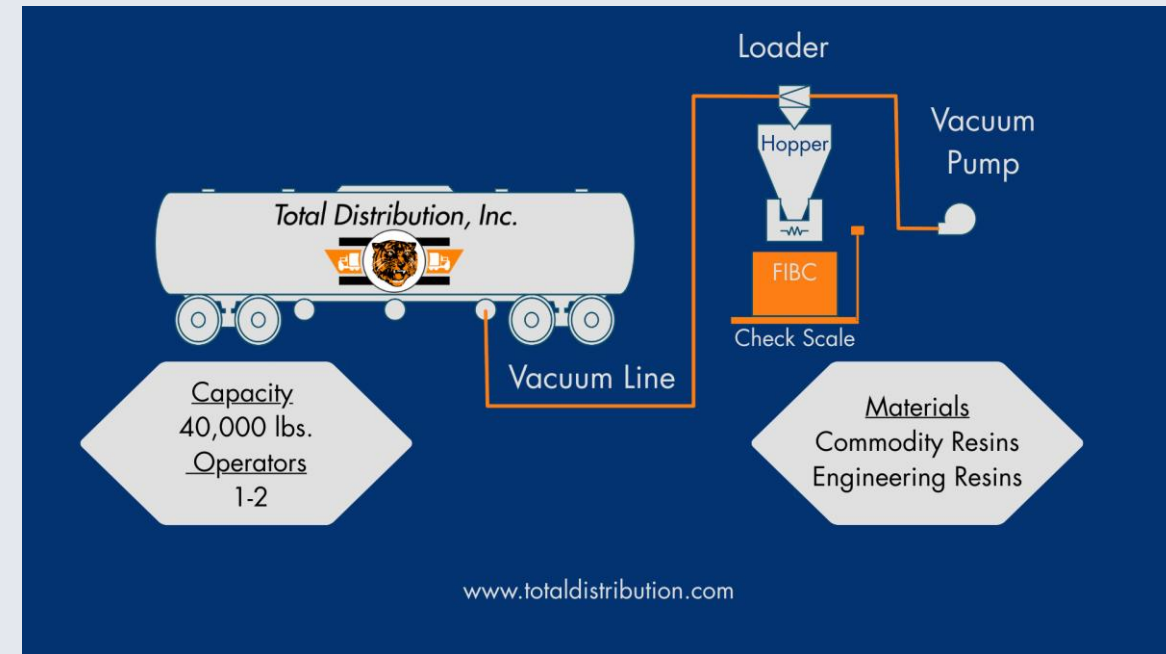

10 Rail Served Warehouse Facilities

3 Rail Transload Facilities